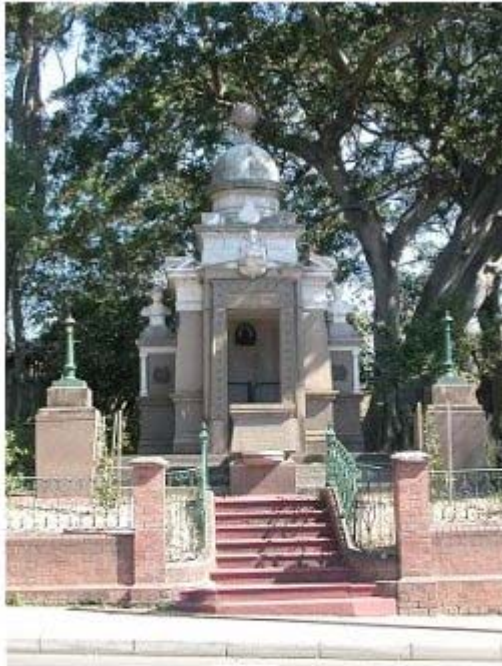

Glebe War Memorial

Glebe Point Road
near to Bridge Street.
Glebe
NSW 2037

Description:

In the form of a shrine with an interior chamber listing the names of those from Glebe who paid the supreme sacrifice in World War I

The memorial is a composite construction of stone, ornamental marble, concrete and bronze.

The bust of an angel acts as a sentinel over the entrance to the enclosed chamber, while on the left is the bust of an Australian soldier, complimented on the right by a sailor - all fashioned in white marble.

Various bronze motifs, including a State of New South Wales laurel wreath, the face of a woman within a laurel wreath, and remembrance torches, add to meaning and composite design.

A cupola topped with an orb provides a solid Victorian quality to the structure. The memorial has two guard lights, both in disrepair and a light within the main chamber, also dysfunctional.

Inscription:

1914 - 1919

This Memorial Stone
was set by
His Excellency the Governor General
The Right Honorable Lord Forster P.C. G.C.M.G.
June 3rd 1921

Scroll above names:
"Their Name Liveth For Evermore"